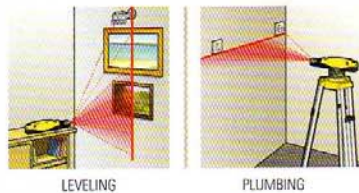

EDP#	LASER DIODE	LEVELING ACCURACY	WORKING RANGE	VIAL SENSITIVITY	LEVELING TYPE	POWER
77-190	635-670nm (Class 3R)	Horizontal: ±6mm @ 15m Vertical: ±6mm @ 6m	Up to 50 ft (15m)	Level ±20 minutes Plumb ±30 minutes	Manual, with base adjusting screw	3 "AA" Alkaline batteries

EDP#	CONTENTS	WARRANTY
77-190	Includes: Laser "chalk" line adapter, beam splitter-90°, magnetic laser tripod, 3 "AA" Alkaline batteries	90 days