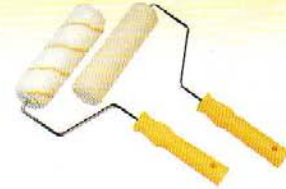

HAND TOOLS

PAINTING & FINISHING TOOLS

Paint Rollers - Complete

EDP#	DESCRIPTION	LENGTH		DIAMETER		BOX/CTN
		mm	inches	mm	inches	
29-064-1	Complete with 4mm Short Pile Roller Refill	175	7	37	1 1/2	24/48
29-494-1	7" Cage roller/acrylic med refill	175	7	37	1 1/2	24/48
29-493-1	For flat of masonry paint on semi smooth or rough interior and exterior surfaces	175	7	37	1 1/2	24/48
29-069-1	For gloss and eggshell paints on smooth surfaces	255	9	37	1 1/2	24/48
29-401-1	Complete with 11 mm Medium Pile Roller Refill, For flat or matt paint smooth surfaces or semi smooth surfaces	255	9	37	1 1/2	24/48
29-400-1	Complete with 18mm Long Pile Roller Refill	255	9	37	1 1/2	24/48

Mini Rollers & Refills

EDP#	DESCRIPTION	FOR USE ON	LENGTH		BOX/CTN
			mm	inches	
29-814-1	Mini Roller Frame + Refill	For water based gloss and eggshell	100	4	24/48
29-078-2	Mini Roller Refills—Twin pack	For flat/ matt paint on smooth surfaces	100	4	10/100
29-078-5	Mini Roller Refill – 10/pack	For flat/ matt paint on smooth surfaces	100	4	10/20
29-816-2	Gloss Paint Mini Roller Refills—Twin pack	For water based gloss and eggshell paints on smooth surfaces	100	4	10/100
29-816-5	Mini Roller Refill – 10/pack	For water based gloss and eggshell paints on smooth surfaces	100	4	10/10
29-808-5	Mini Roller Refill – 10/pack	Velour Fabric for gloss paints on smooth surfaces	100	4	10/20
29-480-1	Mini Roller Kit : 1 roller head for flat/ matt paint and 1 for gloss and varnish	Dual purpose- for emulsion and gloss	100	4	24/48

Stick & Cage Frame Roller

EDP#	DESCRIPTION	LENGTH		DIAMETER		BOX/CTN
		mm	inches	mm	inches	
29-075-1	7" Stick Roller Frame					24/48
29-772-1	9" Stick Roller Frame					24/48
29-044-1	For all 175mm (7") Roller Refills with 37mm (1 1/2") dia. tube	175	7	37	1 1/2	24/48
29-045-1	For all 255mm (9") Roller Refills with 37mm (1 1/2") dia. tube	255	9	37	1 1/2	24/48