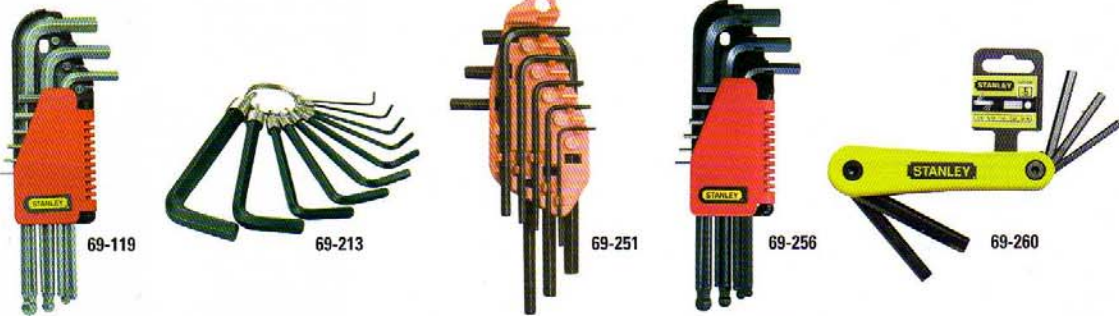

6-Piece Bi-Material Handle Precision Screwdriver Set

- Attractive bi-material handles designed for easy and comfortable grip
- Chrome vanadium steel bars in black oxide finished with hardened tips - HRC 53
- Comes in 6 popular sizes

EDP#	CONTENTS	BOX/CTN
66-052	6pc Precision 0 & 1 pt Phil	12/72
66-039	1.4, 2, 2.4, 3mm Slotted	

66-052

66-039

Spark Detecting Screwdriver

- Test range of 100-500V
- Pocket size model c/w clip
- Attractive PP card packaging

66-120

66-119

EDP#	BLADE LENGTH		O/A LENGTH		TIP WIDTH		BOX/CTN
	mm	inches	mm	inches	mm	inches	
66-119	50	2 3/4"	127	5 1/2"	3	1/8	20/600
66-120	100	4	178	7 1/2"	5	3/16	20/480

Hex Key Sets

EDP#	DESCRIPTION	CONTENTS	BOX/CTN
69-119	Hex Key Set 9pc Chrome MM	1.5/2/2.5/3/4/5/6/8/10 mm – Ball tips	6/36
69-213	Hex Key Set 10pc Ring MM	1.5/2/2.5/3/4/5/5.5/6/8/10 mm	12/72
69-230	Hex Key Set 10pc Ring IMP	1/16, 5/64, 3/32, 1/8, 5/32, 3/16, 7/32, 1/4, 5/16, 3/8"	12/72
69-251	Hex Key Set 8pc S/arm MM	101 5/2/2.5/3/4/5/5.5/6 mm	12/72
69-252	Hex Key Set 8pc S/arm IMP	1/16, 5/64, 3/32, 1/8, 5/32, 3/16, 7/32, 1/4"	12/72
69-253	Hex Key Set 10pc S/arm MM	1.5/2/2.5/3/4/5/5.5/6/8/10 mm	12/72
69-254	Hex Key Set 10pc S/arm IMP	1/16, 5/64, 3/32, 1/8, 5/32, 3/16, 7/32, 1/4, 5/16, 3/8"	12/72
69-256	Hex Key Set 9pc L/arm MM	1.5/2/2.5/3/4/5/6/8/10 mm – Ball tips	6/36
69-257	Hex Key Set 12pc L/arm IMP	1/16, 5/64, 3/32, 7/64, 1/8, 9/64, 5/32, 3/16, 7/32, 1/4, 5/16, 3/8" – Ball tips	6/36
69-259	Hex Key Set 9pc Fldg IMP	5/64, 3/32, 7/64, 1/8, 9/64, 5/32, 3/16, 7/32, 1/4"	12/72
69-260	Hex Key Set 5pc Fldg IMP	3/16, 7/32, 1/4, 5/16, 3/8	12/48
69-261	Hex Key Set 7pc Fldg MM	1.5/2/2.5/3/4/5/6 mm	12/72
69-262	Hex Key Set 7pc Fldg MM	2.5/3/4/5/6/8/10 mm	12/48
69-263	Hex Key Set 8pc Fldg Torx	T9/ T10/ T15 / T20/ T25/ T27 T30/ T40	12/72