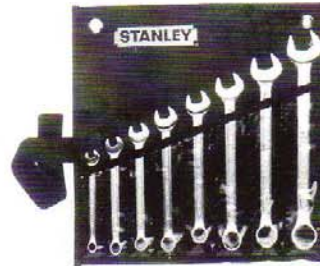

## WRENCH SETS

### Slimline 8 Piece Combination Wrench Set

**METRIC** **INCH**

EDP#	CONTENTS	BOX/CTN	WEIGHT(g)
87-011-1	"Slimline" wrench: 8, 10, 11, 13, 14, 17, 19, 22mm Heavy duty nylon pouch Inner box	1/16	920

### Slimline 9 Piece Combination Wrench Set

**METRIC** **INCH**

EDP#	CONTENTS	BOX/CTN	WEIGHT(g)
87-034-1	"Slimline" wrench: 8, 9, 10, 11, 12, 13, 14, 15, 17mm Heavy duty nylon pouch Inner box	1/16	910
87-033-1	"Slimline" wrench: 10, 11, 12, 13, 14, 15, 16, 17, 19mm Heavy duty nylon pouch Inner box	1/16	1490