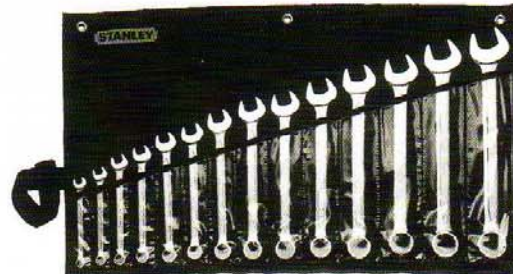

87-036-1

Double Open End Wrench Set

METRIC **INCH**

EDP#	CONTENTS	BOX/CTN	WEIGHT(g)
87-716-1 6 pc	6 "Slimline" wrench: (Metric) 6 x 7, 8 x 9, 10 x 11, 12 x 13, 14 x 15, 16 x 17mm Heavy duty nylon pouch Inner box	10/-	590
87-718-1 8 pc	"Slimline" wrench: (Metric) 6 x 7, 8 x 9, 10 x 11, 12 x 13, 14 x 15, 16 x 17, 18 x 19, 20 x 22mm Heavy duty nylon pouch Inner box	1/12	590
87-712-1 7 pc	"Slimline" wrench: (Inch) 1/4" x 5/16", 3/8" x 7/16", 1/2" x 9/16", 9/16" x 5/8", 11/16" x 3/4", 13/16" x 7/8", 15/16" x 1" Heavy duty nylon pouch, Inner box