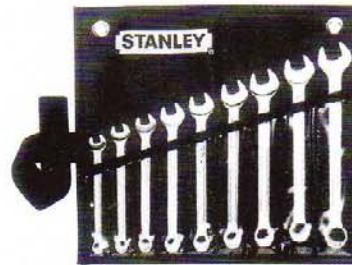

## WRENCH SETS

### Slimline 8 Piece Combination Wrench Set

**METRIC** **INCH**

EDP#	CONTENTS	BOX/CTN	WEIGHT(g)
87-011-1	"Slimline" wrench: 8, 10, 11, 13, 14, 17, 19, 22mm Heavy duty nylon pouch Inner box	1/16	920

### Slimline 9 Piece Combination Wrench Set

**METRIC** **INCH**

EDP#	CONTENTS	BOX/CTN	WEIGHT(g)
87-034-1	"Slimline" wrench: 8, 9, 10, 11, 12, 13, 14, 15, 17mm Heavy duty nylon pouch Inner box	1/16	910
87-033-1	"Slimline" wrench: 10, 11, 12, 13, 14, 15, 16, 17, 19mm Heavy duty nylon pouch Inner box	1/16	1490