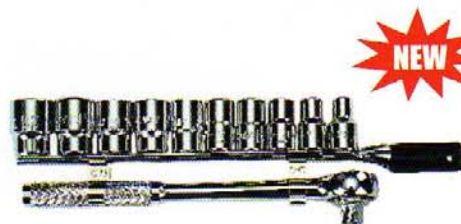

29 Piece 1/2" Drive Metric Socket Set

METRIC INCH

- Includes 21 sockets, 2 extensions, adapters, handles and a 1/2" ratchet

EDP#	DESCRIPTION	EXTENSION		RATCHET		SOCKET	
		in		in		mm	
86-504	29 Pieces 1/2" Drive Metric Socket Set	5 & 10		3/8		3/8, 7/16, 1/2, 9/16, 5/8, 11/16 & 3/4	

14 Piece 1/2" Drive Socket Set

METRIC INCH

- Includes 10 sockets, 1 extension, a sliding "T" bar and a 1/2" drive ratchet

EDP#	DESCRIPTION	EXTENSION		RATCHET		SOCKET	
		in		in		mm	
86-501	14 Piece 1/2" Drive Socket Set	5		1/2		10, 11, 12, 13, 14, 16, 17, 19, 21, 22	

11 Piece 1/2" Drive Socket Set

METRIC INCH

- Includes 10 sockets and a 1/2" drive ratchet

EDP#	DESCRIPTION	EXTENSION		RATCHET		SOCKET	
		in		in		mm	
86-734	11 Piece 1/2" Drive Socket Set	-		1/2		10, 11, 12, 13, 14, 15, 16, 17, 18 & 19	