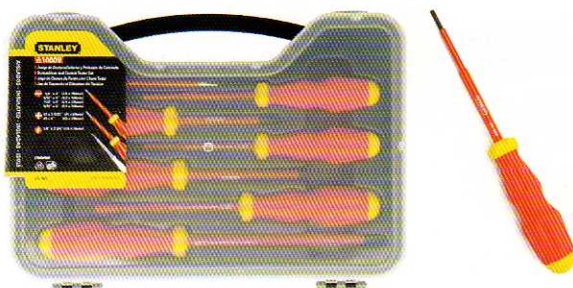

Swivel Head Riveter

THE ONE AND ONLY RIVETER THAT ROTATES 360°!

see page 63 for more details

Glue Guns

STANLEY®'S LIGHTWEIGHT, PORTABLE SIZED, AND MOST CONVENIENT GLUING SOLUTION FOR PROFESSIONALS!

see page 65 - 66 for more details

Clamps

FROM CORROSION RESISTANT CLAMP TO A HIGHER FORCE SPREADER IN SECONDS!

see page 66-68 for more details

VDE Screwdrivers

STANLEY®'S PROFESSIONALS WILL USE 10,000V TESTED AND ERGONOMIC SCREWDRIVERS ONLY!