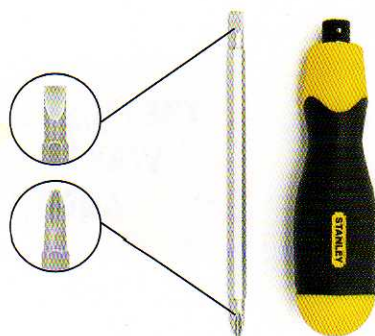

Multipurpose 3 in 1 Saw

see page 48 for more details

**BEST COMFORT TO SAW
ROUND, SQUARE AND
STRAIGHT CUTS FOR
DIFFERENT MATERIALS!**

Cushion Grip 2 Screwdrivers

see page 61 for more details

**MOST ERGONOMIC AND
SAFE WAY TO SCREW
YOUR WAY THROUGH!**

Cushion Grip Multi Bits 2 Way

see page 63 for more details

**DESIGNED FOR GREATER
TORQUE WITH
MAGNETIZED TIPS!**

Insert Bit Sets

see page 63 for more details

**STANLEY®'S MOST
FUNCTIONAL RANGE OF
INSERT BITS!**