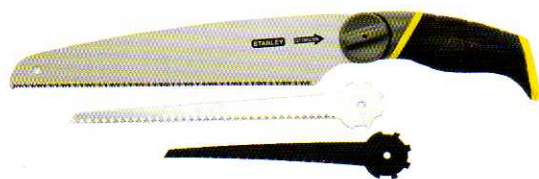

Multipurpose 3 in 1 Saw

see page 48 for more details

**BEST COMFORT TO SAW
ROUND, SQUARE AND
STRAIGHT CUTS FOR
DIFFERENT MATERIALS!**

Cushion Grip 2 Screwdrivers

see page 61 for more details

**MOST ERGONOMIC AND
SAFE WAY TO SCREW
YOUR WAY THROUGH!**

Cushion Grip Multi Bits 2 Way

see page 63 for more details

**DESIGNED FOR GREATER
TORQUE WITH
MAGNETIZED TIPS!**

Insert Bit Sets

see page 63 for more details

**STANLEY®'S MOST
FUNCTIONAL RANGE OF
INSERT BITS!**