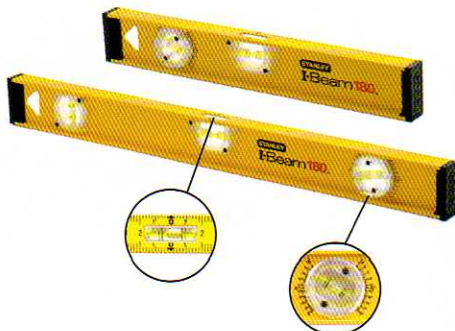

**All-Brass Hammer**see page **31** for more details**THE BEST FOR
YOUR STRIKING
APPLICATIONS!****Micro Powerlock[®] Tape Rule**see page **32** for more details**STANLEY[®]'S NEW
COMPACT TAPE RULE
GENERATION!****IntelliLaser[™] Pro Stud Sensor & Laser Line Level**see page **34** for more details**THE MOST INTELLIGENT
WAY TO MEASURE
AND LAYOUT!****I-Beam Pro 180° Levels**see page **38** for more details**STANLEY[®]'S UNIQUE
SOLUTION TO LEVEL
AND MEASURE IN
THREE ANGLES!**